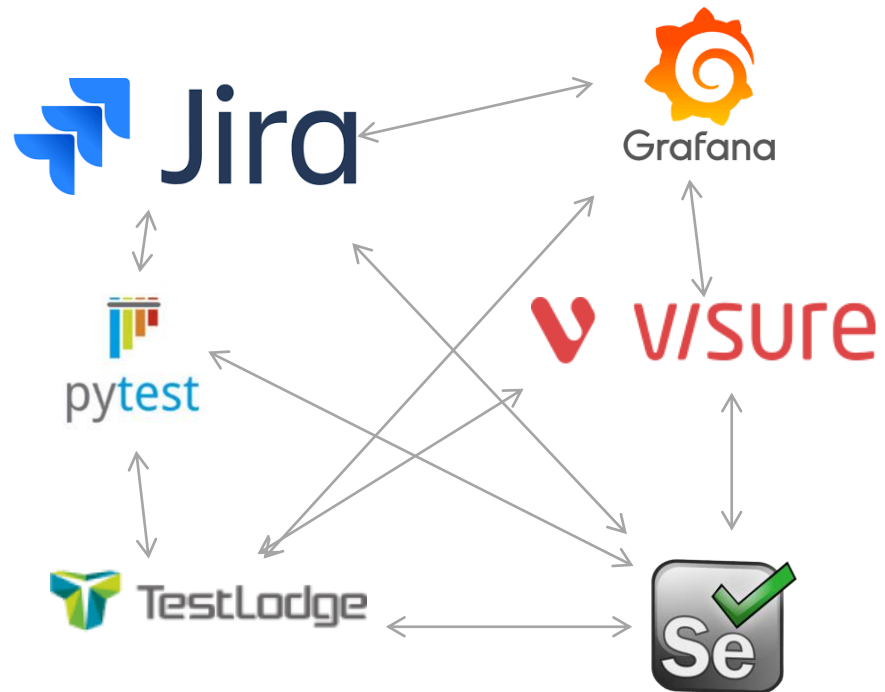

A Paradigm Shift in Automated QA Testing/Monitoring

- Traditional QA (unclear goals)